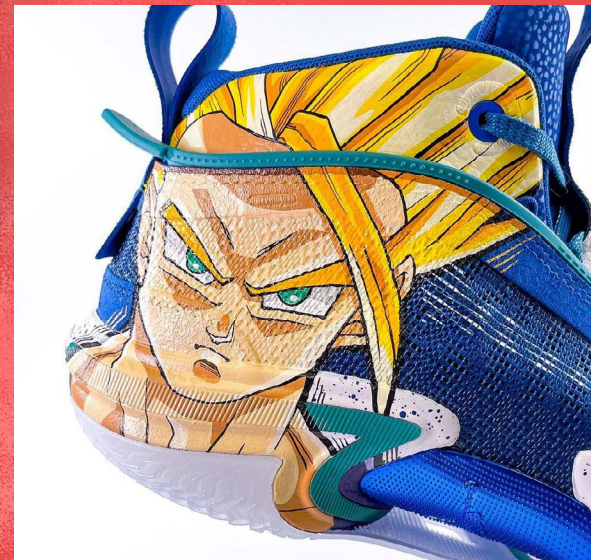

CUSTOMIZABLE